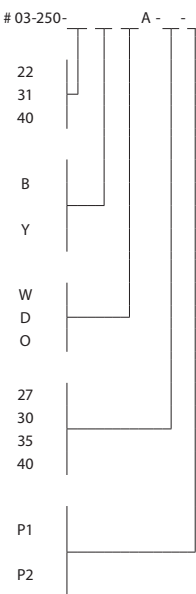

matte white, walnut

matte white

Allavo
vanity sconce

Allavo 22 dimensions: 21.3" x 4.6" x 3.9"
 Allavo 31 dimensions: 30.3" x 4.6" x 3.9"
 Allavo 40 dimensions: 39.3" x 4.6" x 3.9"
 Allavo 22/31 weight: 2 lb
 Allavo 40 weight: 3 lb
 Light source: integrated LED
 Allavo 22 light output: 780 Lumens (source)
 Allavo 31 light output: 1170 Lumens (source)
 Allavo 40 light output: 1560 Lumens (source)
 Light color options: 2700 K, 3000 K, 3500 K, or 4000 K
 Color accuracy: 90+ CRI
 Allavo 22 power usage: 11 W
 Allavo 31 power usage: 16 W
 Allavo 40 power usage: 21 W

Fixture is interchangeable for left and right placement
 Dimmable (see options below)
 Specifications subject to change
 Driver location: must be housed in J-box
 Allavo 22 driver dimensions: 2.63" x 1.25" x 0.8", included
 Allavo 31 driver dimensions: 3.0" x 1.0" x 1.5", included
 Allavo 40 driver dimensions: 2.82" x 2.5" x 1.2", included
 The Allavo can be oriented as a vertical sconce or horizontal sconce. When oriented vertically, a right or left orientation can be achieved by flipping the fixture vertically.

Lamping

2700 K LED
 3000 K LED
 3500 K LED
 4000 K LED

Driver

120 V AC input voltage
 TRIAC, ELV & 0-10 V dimming
 277 V AC input voltage
 TRIAC, ELV & 0-10 V dimming

Includes

brushed aluminum (CM-006)

Cerno's product development team prioritized the utility of the Allavo vanity, while not ignoring the importance of the aesthetic. Drawing from our experience with product photography, we knew that a large diffuse light source was the key to achieving our goal. The novel design uses indirect lighting that bounces off a curved metal surface. Cerno's signature use of wood is integrated seamlessly into a design we believe harmonizes usefulness and beauty.