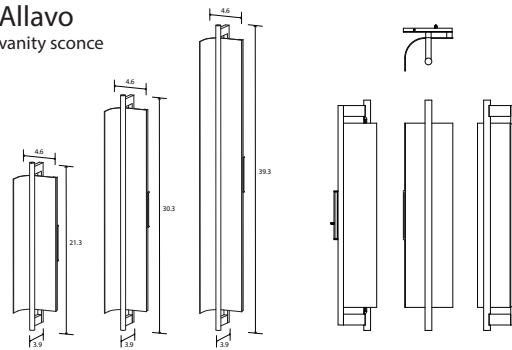

matte white, walnut

matte white

Allavo
vanity sconce

Allavo 22 dimensions: 21.3" x 4.6" x 3.9"
 Allavo 31 dimensions: 30.3" x 4.6" x 3.9"
 Allavo 40 dimensions: 39.3" x 4.6" x 3.9"
 Allavo 22/31 weight: 2 lb
 Allavo 40 weight: 3 lb
 Light source: integrated LED
 Allavo 22 light output: 780 Lumens (source)
 Allavo 31 light output: 1170 Lumens (source)
 Allavo 40 light output: 1560 Lumens (source)
 Light color options: 2700 K, 3000 K, 3500 K, or 4000 K
 Color accuracy: 90+ CRI
 Allavo 22 power usage: 11 W
 Allavo 31 power usage: 16 W
 Allavo 40 power usage: 21 W

Fixture is interchangeable for left and right placement
 Dimmable (see options below)
 Specifications subject to change
 Driver location: must be housed in J-box
 Allavo 22 driver dimensions: 2.63" x 1.25" x 0.8", included
 Allavo 31 driver dimensions: 3.0" x 1.0" x 1.5", included
 Allavo 40 driver dimensions: 2.82" x 2.5" x 1.2", included
 The Allavo can be oriented as a vertical sconce or horizontal sconce. When oriented vertically, a right or left orientation can be achieved by flipping the fixture vertically.

Allavo part # 03-250-

Size

22"
31"
40"

Metal Finish

matte black (CM-085) exterior with matte white reflector
 matte white (CM-107) exterior with matte white reflector

Wood Finish

walnut (CM-001)
 dark stained walnut (CM-002)
 white washed oak (CM-095)