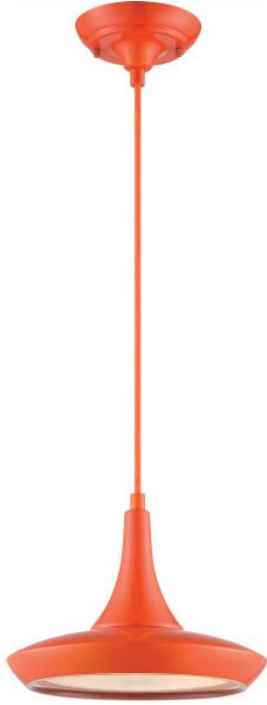

Project Name

Location

Prepared By

NUVO 62-446

FANTOM LED PENDNT W/RAYON WIRE

Notes

General

Status	Active
Collection	Fantom
Finish	Orange
Wattage	20
Style	Transitional
CCT (Kelvin)	3000
Color Temperature	Warm White
Width (in.)	10.5
Height (in.)	8

Specifications

Technology	LED
CRI	84
Lumen Output	1420
Dimmable	Yes Dimmable
Fixture Material	Glass / Metal
Fixture Type	Pendant

Dimensions

Wire Length	144
-------------	-----

Compliance

UL Application	Ceiling
Energy Star	No
CEC Status	Not T24 Compliant
CA Prop 65	Lead
RoHS Compliant	Yes