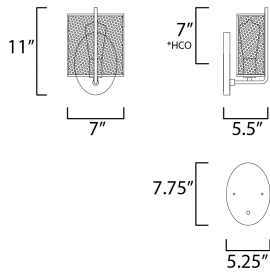

PRODUCT DESCRIPTION

Inner shades of perforated metal are finished in a soft Antique Brass and accented by bands in a complimentary Oil Rubbed Bronze. The light from inside peeks through the perforations and creates an interesting lighting effect. The large scale of the pendants are well suited for larger rooms and hospitality applications.

MEASUREMENTS

DIMENSION : 7" W x 11" H x 5.5" Ext
MAX OAH : 5.25" W x 7.75" H
HANGING WEIGHT : 1.8 lb

LAMPING

INPUT VOLTAGE : 120V
BULB : 1 x 60W Incandescent E26 Medium , 60W Total
BULB INCLUDED : (Not Included)
DIMMABLE : Y
LIGHTING_DIRECTION : Up

FINISHES OPTION

Oil Rubbed Bronze / Antique Brass

MATERIAL

Steel

RATINGS

cULus
Damp Location

ADDITIONAL

INSTALL UP/DOWN: Up
OPERATING TEMPERATURE:
-20°C (-4°F), 40°C (104°F)

Always consult a qualified electrician before installing any lighting product.