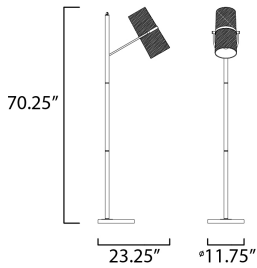

**MEASUREMENTS**

DIMENSION : 13.75" W x 70" H x 21.5" Ext  
 MAX OAH : 13.75" W  
 HANGING WEIGHT : 19.4 lb

**LAMPING**

INPUT VOLTAGE : 120V  
 BULB : 2 x 60W Incandescent E26 Medium , 120W Total  
 BULB INCLUDED : (Not Included)  
 DIMMABLE : Y