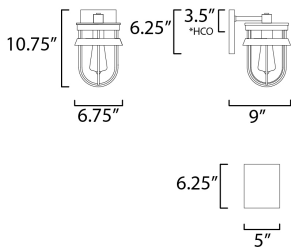

PRODUCT DESCRIPTION

A squared off interpretation of coastal outdoor lighting, Breakwater features a flat top shade and an angular ring to shade and direct the light. Constructed of all aluminum materials which are then powder coated with an exterior paint in your choice of Black or Weathered Zinc. The Clear glass diffusers cleverly twist lock into the frame for a clean and secure installation.

MEASUREMENTS

DIMENSION : 6.75" W x 10.75" H x 9" Ext
BACK PLATE : 5" W x 6.25" H x 3.5" HCO
HANGING WEIGHT : 4 lb

LAMPING

INPUT VOLTAGE : 120V
BULB : 1 x 60W Incandescent E26 Medium , 60W Total
BULB INCLUDED : (Not Included)
DIMMABLE : Y
LIGHTING_DIRECTION : Down

FINISHES OPTION

- Black
- Weathered Zinc

GLASS

Clear CL

MATERIAL

Aluminum, Glass

RATINGS

cETLus
Wet Location

ADDITIONAL

INSTALL UP/DOWN: Down
OPERATING TEMPERATURE:
-20°C (-4°F), 40°C (104°F)

Always consult a qualified electrician before installing any lighting product.