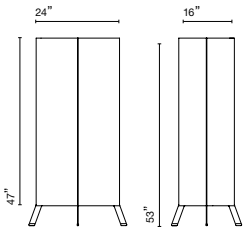

**LaFlaca**  
**Christophe Mathieu**

**marset**

LaFlaca 120

LaFlaca 90

LaFlaca 60

Footswitch IP65 accessory

Like a folding screen, LaFlaca's large, flat profile allows you to partition your space using light, and delineate or combine different ambiances.

**LaFlaca**  
E27 LED Standard 8W  
2700K

Black electrical cord

**Stainless steel structure, lacquered in grey and wrapped in a textile shade. Translucent methacrylate diffuser.**

● Beige

\* Under approval process.