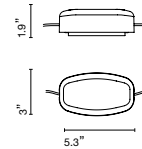

Like a folding screen, LaFlaca's large, flat profile allows you to partition your space using light, and delineate or combine different ambiances.

LaFlaca
E27 LED Standard 8W
2700K

Black electrical cord

Stainless steel structure, lacquered in grey and wrapped in a textile shade. Translucent methacrylate diffuser.

● Beige

* Under approval process.

Suitable for wet locations